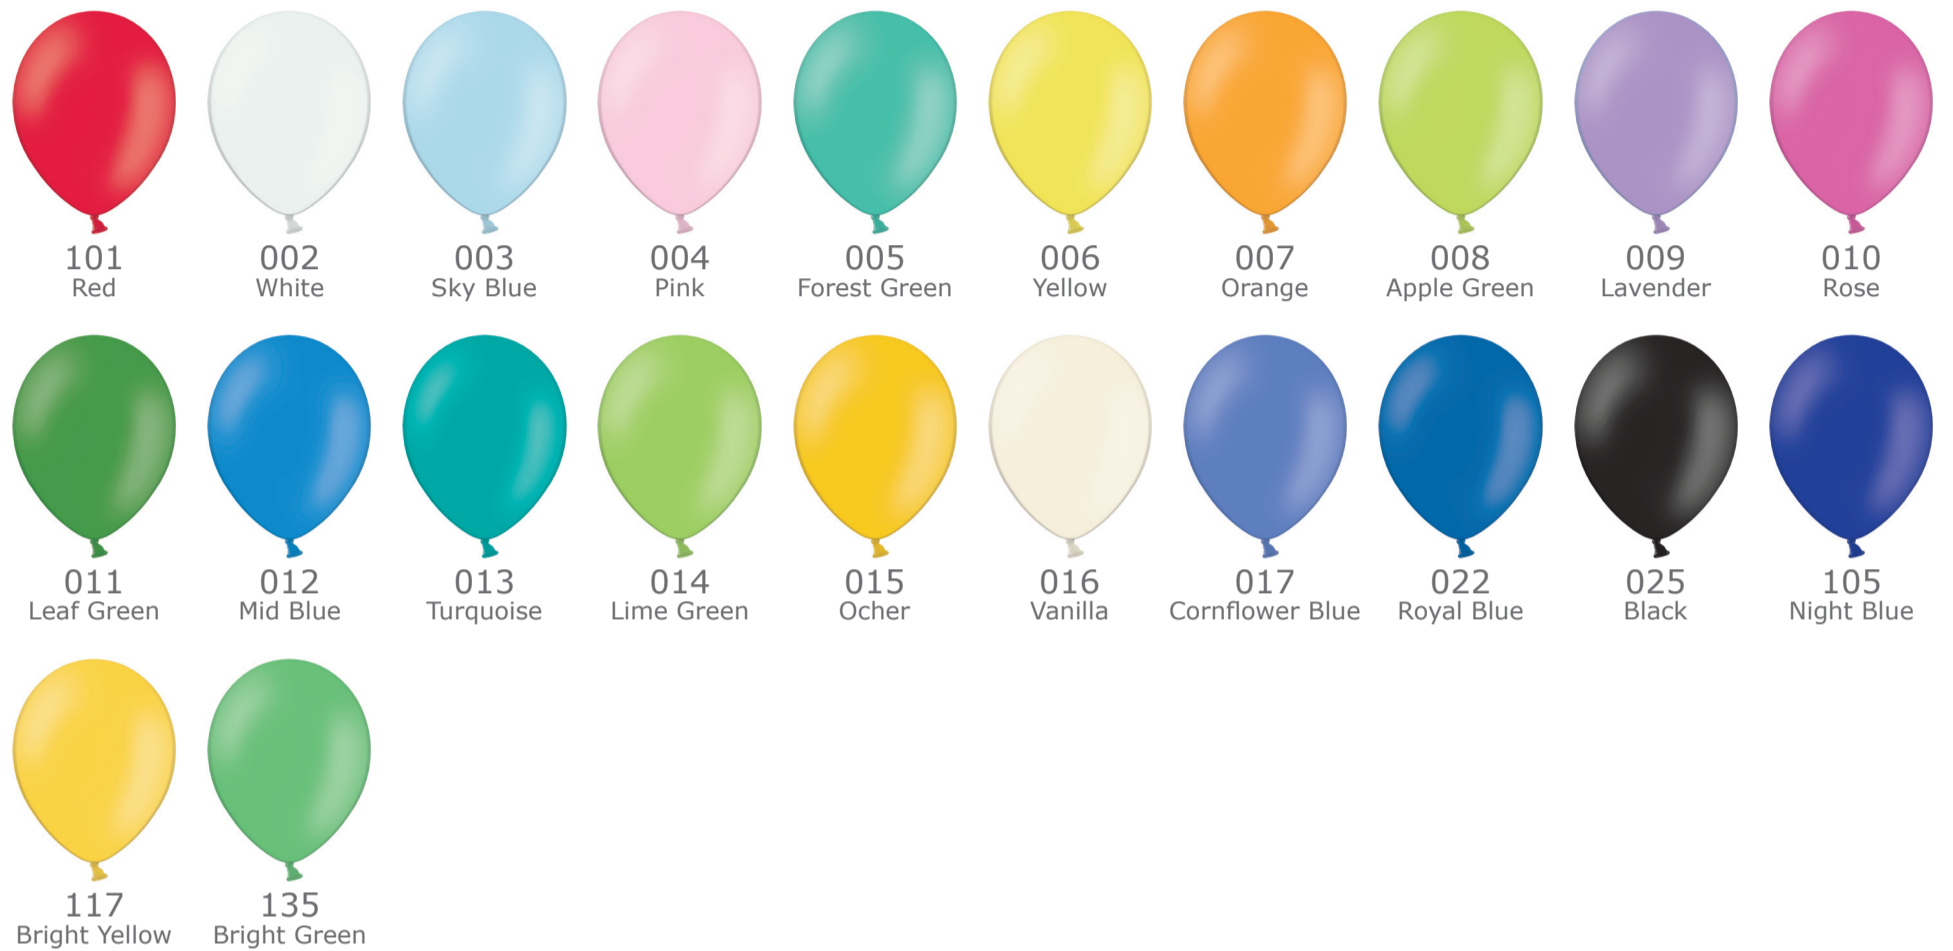

BELBAL Color Chart

Pastel

Crystal

Metallic